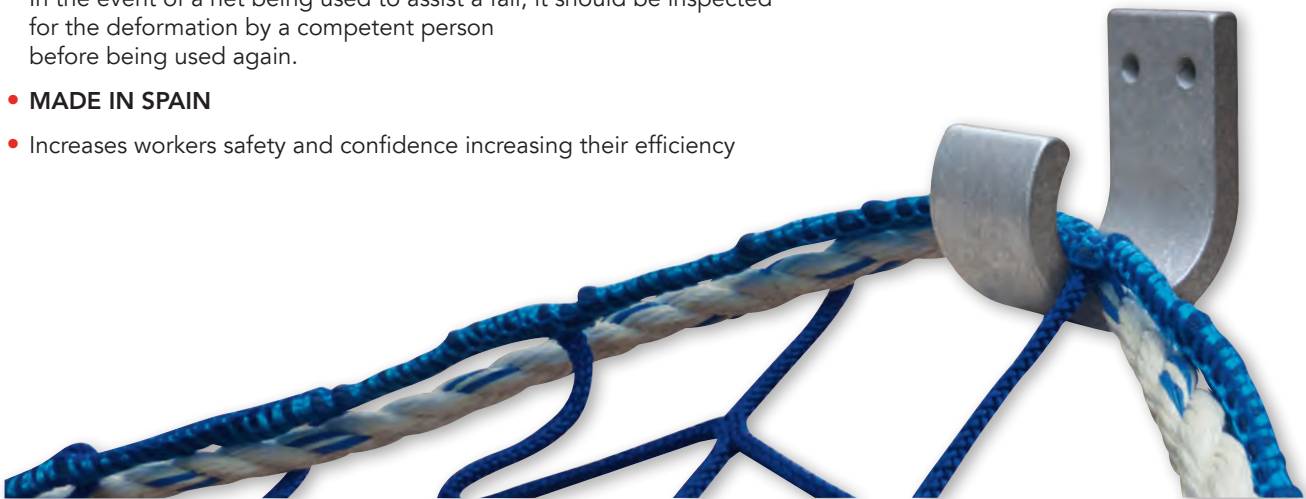

SAFETY NETS SECTION 08

INTERNAL FALL SAFETY NETS

SAFETY NET SPECIFICATION

SAFETY NETS

INTERNAL FALL SAFETY NETS

- An economical and easy way to comply with height safety requirements. All our nets are manufactured in Spain to EN1263-1.
- Unique easy-bracket system makes installation simple, quick and easy. Brackets fix below the top plate meaning there is no interference while placing roof trusses in residential applications.
- Removes the risk of working at heights within a building
- 4 year lifespan. Nets must be tested once in the first 2 years of use and then annually thereafter. Each net comes with 3 test meshes attached. In the event of a net being used to assist a fall, it should be inspected for the deformation by a competent person before being used again.
- **MADE IN SPAIN**
- Increases workers safety and confidence increasing their efficiency

SAFETY NETS

SAFETY NETS ARE... THE ULTIMATE HEIGHT SAFETY COMPLEMENT TO SCAFFOLDING

Specifications:

- Type S
- Manufactured to EN1263-1
- Tie rope, lacing rope and hooks also available - the complete system
- Nets can be manufactured to the specific dimensions you require