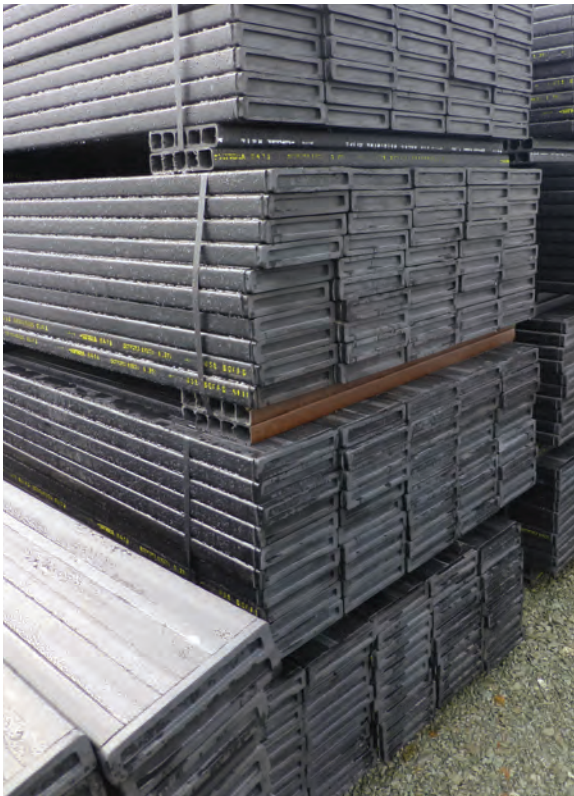

ALUMINIUM ACCESS DECK WITH LADDER

PLANKS & PLATFORMS

COMPOSITE PLANKS

Uniq-Supadek - the scaffold based solution

- Manufactured from a recyclable polymer composite
- Lightweight, durable and strong
- No rust, corrosion or rot
- Easy to use
- Can be cut to size
- Perfect for hygiene and red-line areas
- Economic and environmentally friendly

ITEM CODE	DESCRIPTION	LENGTH
3200105	10" Plastic Boards	3.0m
3200135	13" Plastic Boards	3.9m
3200015	Rubber End Cap	

LVL SCAFFOLD PLANKS AND SOLEBOARDS

ITEM CODE	DESCRIPTION	LENGTH
PLW470	Laminated Scaffold Plank	3.0m
PLW0.5	Soleboard	0.5m

NZ 0800 000 448
sales@safesmartaccess.co.nz

PLANKS & PLATFORMS

STANDARD ALUMINIUM DECK TUBULAR

ITEM CODE	ITEM DESCRIPTION	LENGTH (M)	WEIGHT (KG)
450.157	Alu Deck to fit Tubular Ledger	1.57	15.7
450.207	Alu Deck to fit Tubular Ledger	2.07	19.0
450.257	Alu Deck to fit Tubular Ledger	2.57	23.2
450.307	Alu Deck to fit Tubular Ledger	3.07	27.4

PLANKS & PLATFORMS

STANDARD ALUMINIUM ACCESS DECK TUBULAR - STURDY T HINGES AND SLAM LATCH

Aperture allows scaffold ladders to pass through the frame for safe access to the platform.

ITEM CODE	ITEM DESCRIPTION	LENGTH (M)	WEIGHT (KG)
450.157	Alu Access Deck to fit Tubular Ledger	1.57	15.7
450.207	Alu Access Deck to fit Tubular Ledger	2.07	19.0
450.257	Alu Access Deck to fit Tubular Ledger	2.57	23.2
450.307	Alu Access Deck to fit Tubular Ledger	3.07	27.4