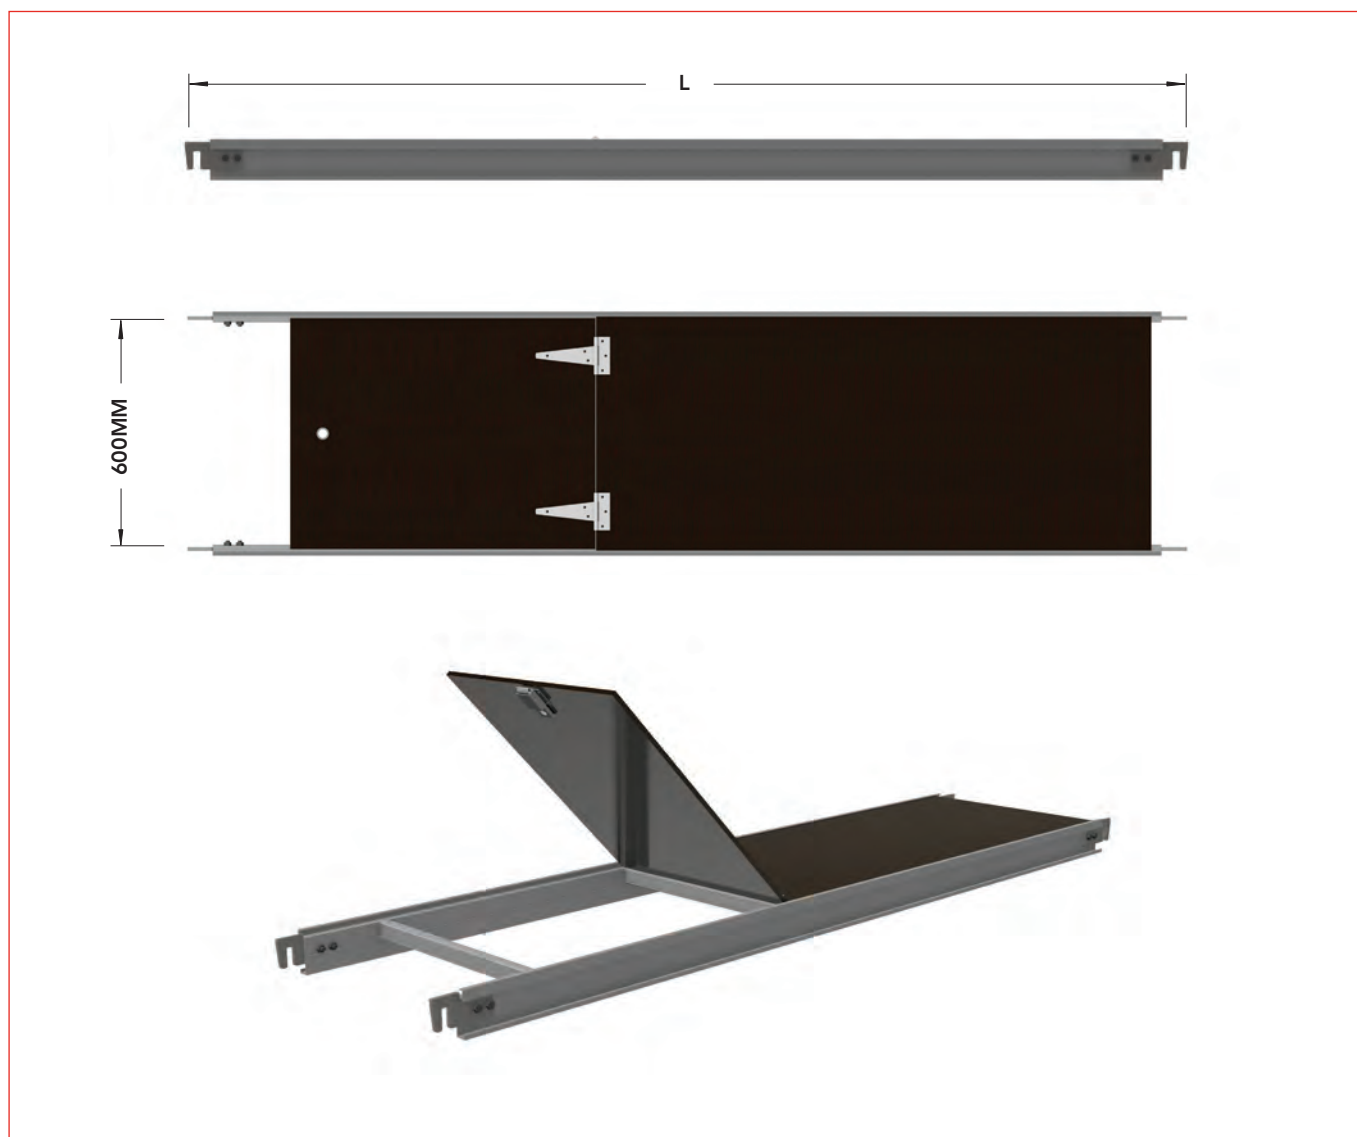

PLANKS & PLATFORMS

STANDARD ALUMINIUM ACCESS DECK TUBULAR - STURDY T HINGES AND SLAM LATCH

Aperture allows scaffold ladders to pass through the frame for safe access to the platform.

ITEM CODE	ITEM DESCRIPTION	LENGTH (M)	WEIGHT (KG)
450.157	Alu Access Deck to fit Tubular Ledger	1.57	15.7
450.207	Alu Access Deck to fit Tubular Ledger	2.07	19.0
450.257	Alu Access Deck to fit Tubular Ledger	2.57	23.2
450.307	Alu Access Deck to fit Tubular Ledger	3.07	27.4

NZ 0800 000 448
sales@safesmartaccess.co.nz

PLANKS & PLATFORMS

ALUMINIUM ACCESS DECK WITH LADDER TUBULAR

ITEM CODE	ITEM DESCRIPTION	LENGTH (M)	WEIGHT (KG)
465.207	Alu Access Deck with Ladder - Tubular	2.07	19.0
465.257	Alu Access Deck with Ladder - Tubular	2.57	23.2
465.307	Alu Access Deck with Ladder - Tubular	3.07	27.4

PLANKS & PLATFORMS

STANDARD ALUMINIUM DECK U TRANSOM

Super-strong, zinc plated steel hooks fit standard U Transoms.

ITEM CODE	ITEM DESCRIPTION	LENGTH (M)	WEIGHT (KG)
455.157	Alu Transom Deck to fit U Transom	1.57	15.7
455.207	Alu Transom Deck to fit U Transom	2.07	19.0
455.257	Alu Transom Deck to fit U Transom	2.57	23.2
455.307	Alu Transom Deck to fit U Transom	3.07	27.4

NZ 0800 000 448
sales@safesmartaccess.co.nz

PLANKS & PLATFORMS

STANDARD ALUMINIUM ACCESS DECK U TRANSOM

ITEM CODE	ITEM DESCRIPTION	LENGTH (M)	WEIGHT (KG)
460.157	Alu Access Deck to fit U Transom	1.57	15.7
460.207	Alu Access Deck to fit U Transom	2.07	19.0
460.257	Alu Access Deck to fit U Transom	2.57	23.2
460.307	Alu Access Deck to fit U Transom	3.07	27.4