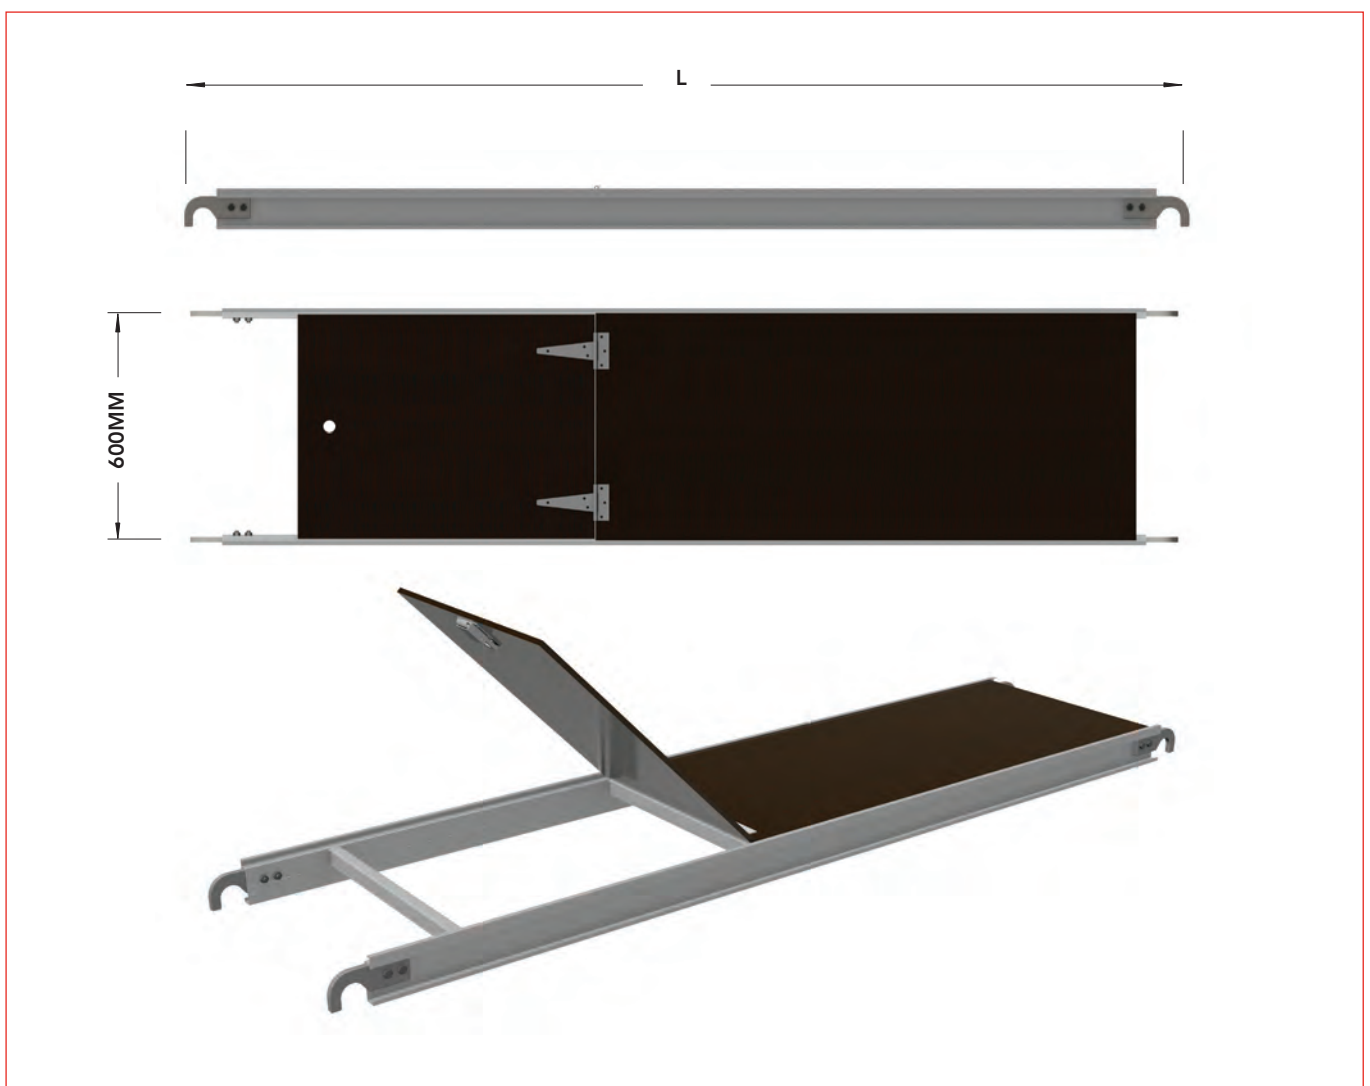

ALUMINIUM ACCESS DECK WITH LADDER

PLANKS & PLATFORMS

COMPOSITE PLANKS

Uniq-Supadek - the scaffold based solution

- Manufactured from a recyclable polymer composite
- Lightweight, durable and strong
- No rust, corrosion or rot
- Easy to use
- Can be cut to size
- Perfect for hygiene and red-line areas
- Economic and environmentally friendly

ITEM CODE	DESCRIPTION	LENGTH
3200105	10" Plastic Boards	3.0m
3200135	13" Plastic Boards	3.9m
3200015	Rubber End Cap	

LVL SCAFFOLD PLANKS AND SOLEBOARDS

ITEM CODE	DESCRIPTION	LENGTH
PLW470	Laminated Scaffold Plank	3.0m
PLW0.5	Soleboard	0.5m

NZ 0800 000 448
sales@safesmartaccess.co.nz

PLANKS & PLATFORMS

STANDARD ALUMINIUM DECK TUBULAR

ITEM CODE	ITEM DESCRIPTION	LENGTH (M)	WEIGHT (KG)
450.157	Alu Deck to fit Tubular Ledger	1.57	15.7
450.207	Alu Deck to fit Tubular Ledger	2.07	19.0
450.257	Alu Deck to fit Tubular Ledger	2.57	23.2
450.307	Alu Deck to fit Tubular Ledger	3.07	27.4

PLANKS & PLATFORMS

STANDARD ALUMINIUM ACCESS DECK TUBULAR - STURDY T HINGES AND SLAM LATCH

Aperture allows scaffold ladders to pass through the frame for safe access to the platform.

ITEM CODE	ITEM DESCRIPTION	LENGTH (M)	WEIGHT (KG)
450.157	Alu Access Deck to fit Tubular Ledger	1.57	15.7
450.207	Alu Access Deck to fit Tubular Ledger	2.07	19.0
450.257	Alu Access Deck to fit Tubular Ledger	2.57	23.2
450.307	Alu Access Deck to fit Tubular Ledger	3.07	27.4