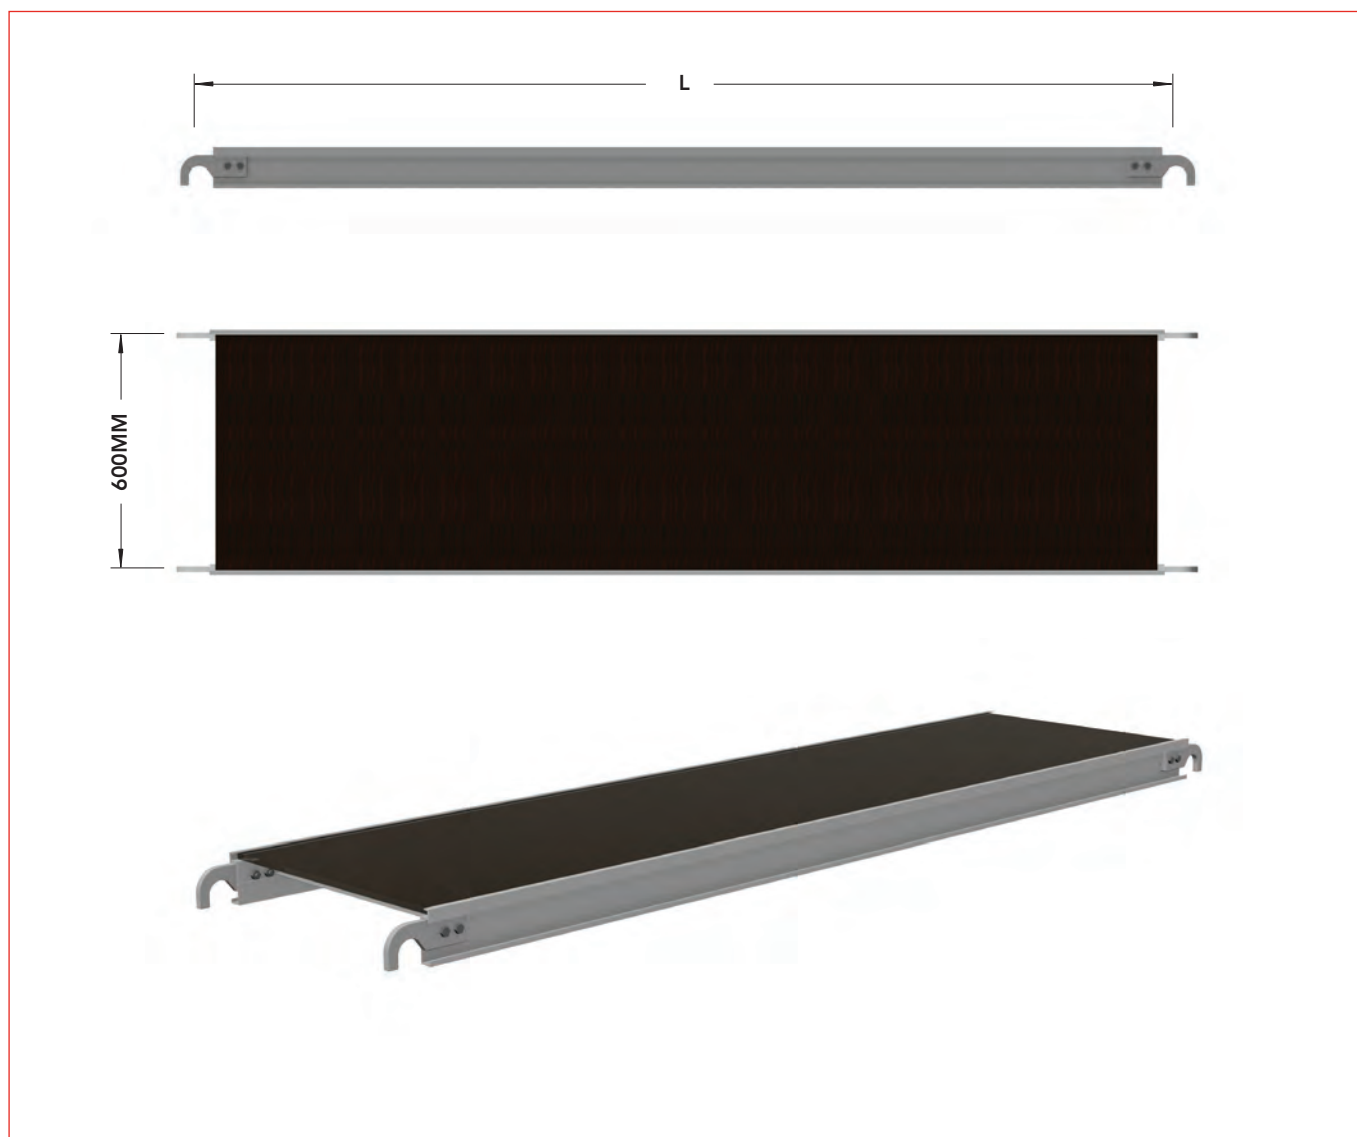

ALUMINIUM ACCESS DECK WITH LADDER

PLANKS & PLATFORMS

COMPOSITE PLANKS

Uniq-Supadek - the scaffold based solution

- Manufactured from a recyclable polymer composite
- Lightweight, durable and strong
- No rust, corrosion or rot
- Easy to use
- Can be cut to size
- Perfect for hygiene and red-line areas
- Economic and environmentally friendly

ITEM CODE	DESCRIPTION	LENGTH
3200105	10" Plastic Boards	3.0m
3200135	13" Plastic Boards	3.9m
3200015	Rubber End Cap	

LVL SCAFFOLD PLANKS AND SOLEBOARDS

ITEM CODE	DESCRIPTION	LENGTH
PLW470	Laminated Scaffold Plank	3.0m
PLW0.5	Soleboard	0.5m

NZ 0800 000 448
sales@safesmartaccess.co.nz

PLANKS & PLATFORMS

STANDARD ALUMINIUM DECK TUBULAR

ITEM CODE	ITEM DESCRIPTION	LENGTH (M)	WEIGHT (KG)
450.157	Alu Deck to fit Tubular Ledger	1.57	15.7
450.207	Alu Deck to fit Tubular Ledger	2.07	19.0
450.257	Alu Deck to fit Tubular Ledger	2.57	23.2
450.307	Alu Deck to fit Tubular Ledger	3.07	27.4

PLANKS & PLATFORMS

STANDARD ALUMINIUM ACCESS DECK TUBULAR - STURDY T HINGES AND SLAM LATCH

Aperture allows scaffold ladders to pass through the frame for safe access to the platform.

ITEM CODE	ITEM DESCRIPTION	LENGTH (M)	WEIGHT (KG)
450.157	Alu Access Deck to fit Tubular Ledger	1.57	15.7
450.207	Alu Access Deck to fit Tubular Ledger	2.07	19.0
450.257	Alu Access Deck to fit Tubular Ledger	2.57	23.2
450.307	Alu Access Deck to fit Tubular Ledger	3.07	27.4