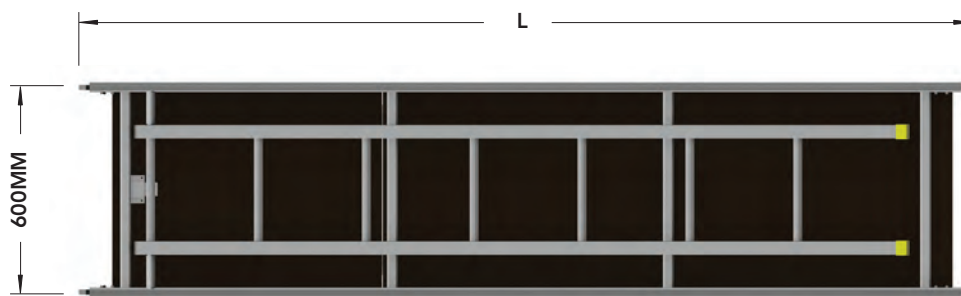

NZ 0800 000 448
sales@safesmartaccess.co.nz

PLANKS & PLATFORMS

STANDARD ALUMINIUM ACCESS DECK U TRANSOM

ITEM CODE	ITEM DESCRIPTION	LENGTH (M)	WEIGHT (KG)
460.157	Alu Access Deck to fit U Transom	1.57	15.7
460.207	Alu Access Deck to fit U Transom	2.07	19.0
460.257	Alu Access Deck to fit U Transom	2.57	23.2
460.307	Alu Access Deck to fit U Transom	3.07	27.4

PLANKS & PLATFORMS

ALUMINIUM ACCESS DECK WITH LADDER U TRANSOM

ITEM CODE	ITEM DESCRIPTION	LENGTH (M)	WEIGHT (KG)
485.207	Alu Access Deck with Ladder - U Transom	2.07	19.0
485.257	Alu Access Deck with Ladder - U Transom	2.57	23.2
485.307	Alu Access Deck with Ladder - U Transom	3.07	27.4