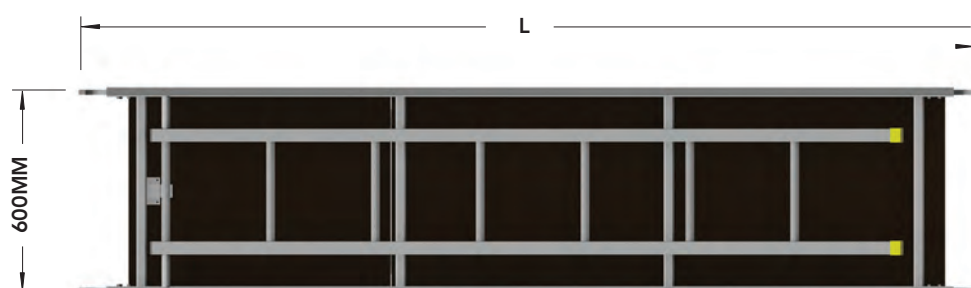

PLANKS & PLATFORMS

STANDARD ALUMINIUM ACCESS DECK TUBULAR - STURDY T HINGES AND SLAM LATCH

Aperture allows scaffold ladders to pass through the frame for safe access to the platform.

ITEM CODE	ITEM DESCRIPTION	LENGTH (M)	WEIGHT (KG)
450.157	Alu Access Deck to fit Tubular Ledger	1.57	15.7
450.207	Alu Access Deck to fit Tubular Ledger	2.07	19.0
450.257	Alu Access Deck to fit Tubular Ledger	2.57	23.2
450.307	Alu Access Deck to fit Tubular Ledger	3.07	27.4

NZ 0800 000 448
sales@safesmartaccess.co.nz

PLANKS & PLATFORMS

ALUMINIUM ACCESS DECK WITH LADDER TUBULAR

ITEM CODE	ITEM DESCRIPTION	LENGTH (M)	WEIGHT (KG)
465.207	Alu Access Deck with Ladder - Tubular	2.07	19.0
465.257	Alu Access Deck with Ladder - Tubular	2.57	23.2
465.307	Alu Access Deck with Ladder - Tubular	3.07	27.4